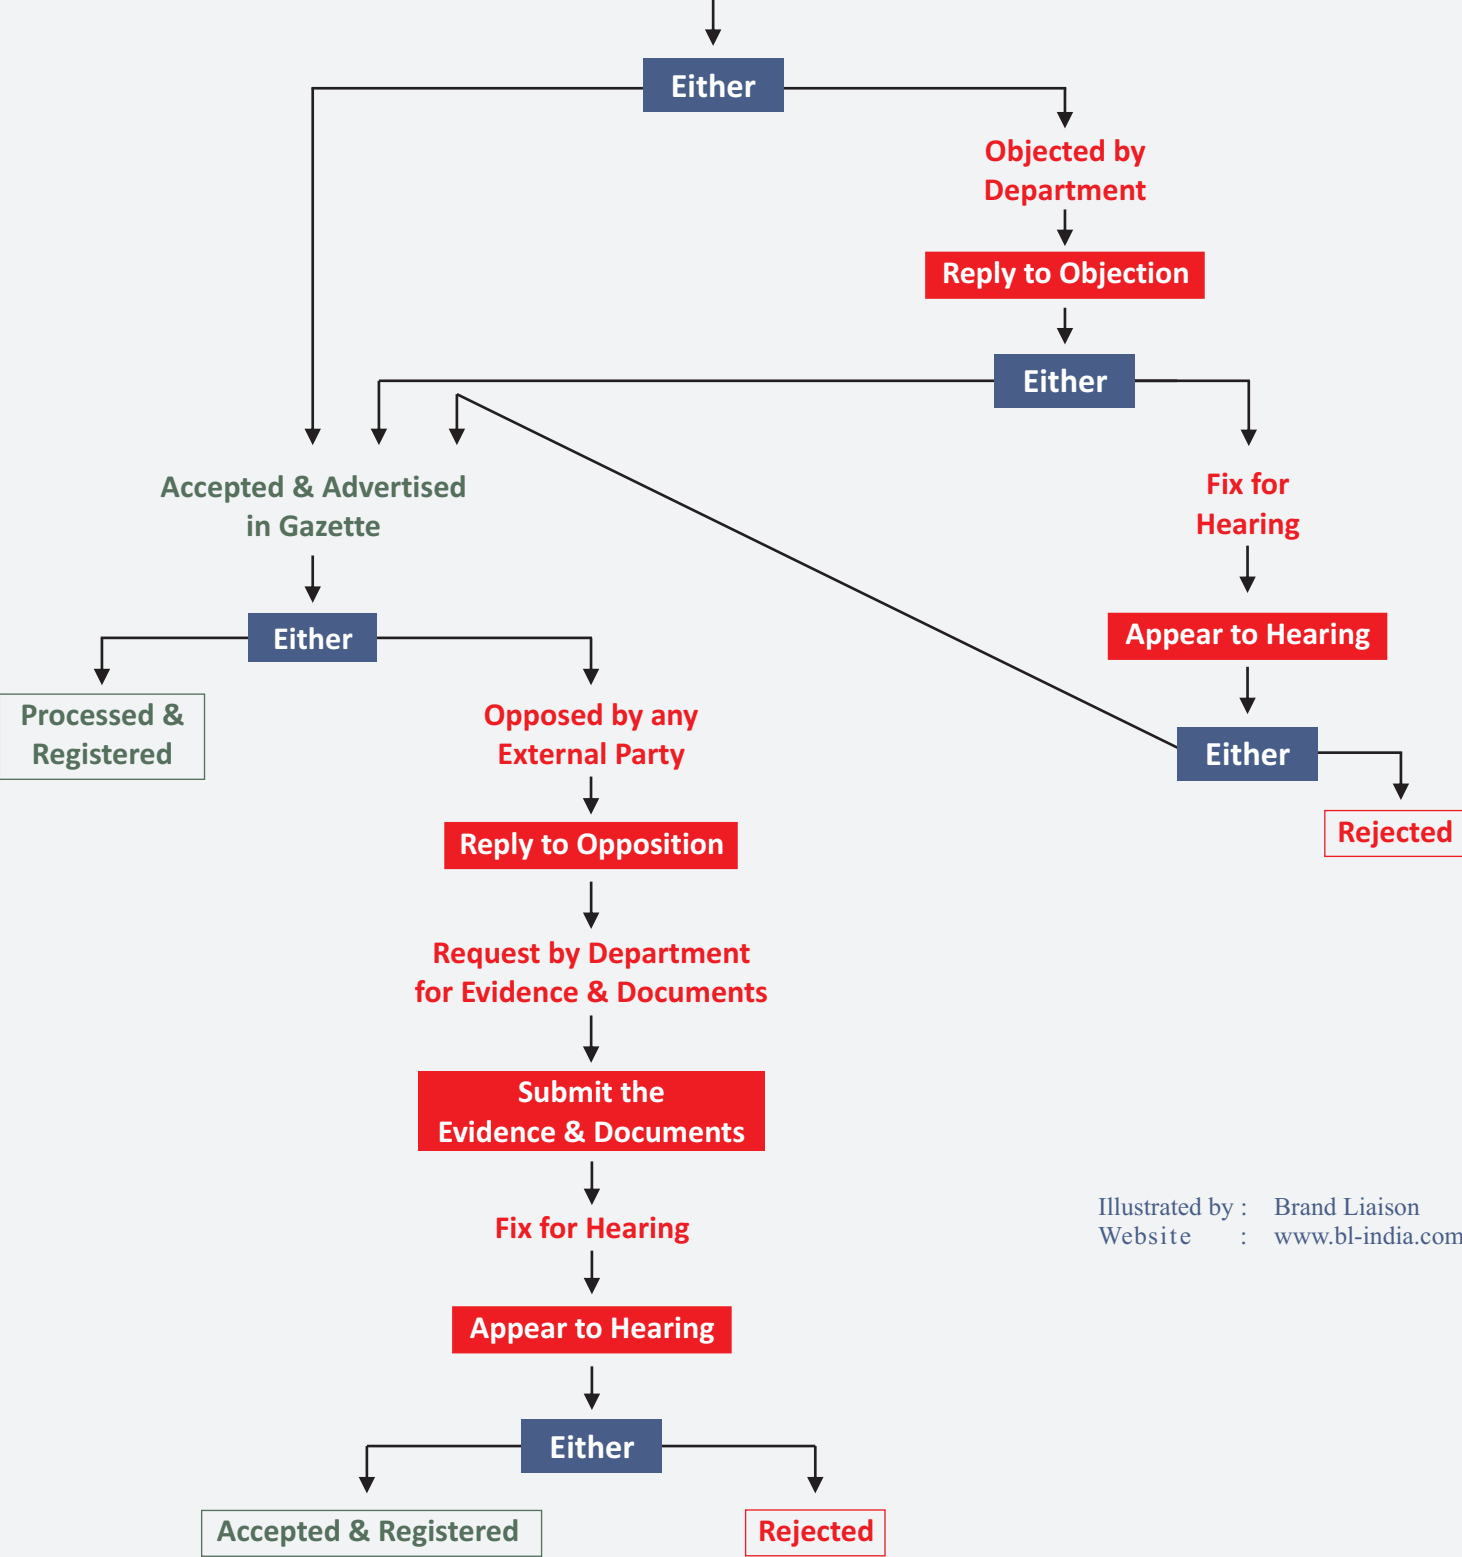

TM Application Process Chart

India | Duration : 6 Months - 24 Months

Apply for TM

Illustrated by : Brand Liaison
Website : www.bl-india.com